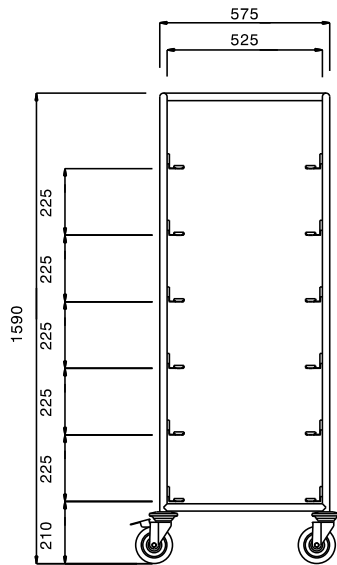

Front

Side

Top

Key Information:

External dimensions, Width:	
361242 (DRT6)	645 mm
External dimensions, Depth:	645 mm
External dimensions, Height:	1590 mm
Wheel material:	Zinc plated
Wheel diameter:	Ø 125
Net weight:	22 kg