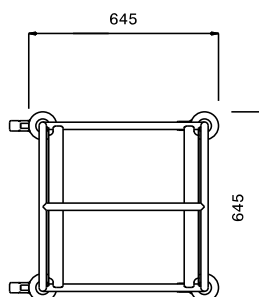

### Short Form Specification

Item No. \_\_\_\_\_

Constructed in 304 AISI stainless steel. Framework in mm25 tubing, completely welded. The L-shaped runners, with an upturn at each end, can accommodate mm500x500 dishwashing baskets. The handle is an extension of the load-bearing frame. N. 4 swivelling castors, two with brakes, mm125 in diameter, fitted with plastic bumpers.

### Main Features

- Framework in 25 mm tubing, completely welded.
- L-shaped runners, with upturn at each end.
- Designed to transport 500x500 mm dishwashing baskets.
- Handle is an extension of the load-bearing frame.
- 4 pivoting Ø 125 mm wheels, 2 of which with brakes, fitted with plastic bumpers

#### Key Information:

External dimensions, Width:	
<b>361242 (DRT6)</b>	645 mm
External dimensions, Depth:	645 mm
External dimensions, Height:	1590 mm
Wheel material:	Zinc plated
Wheel diameter:	Ø 125
Net weight:	22 kg