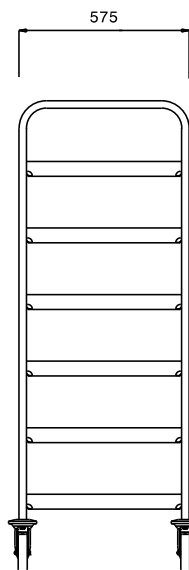

### Short Form Specification

Item No. \_\_\_\_\_

Constructed in 304 AISI stainless steel. Framework in mm25 tubing, completely welded. The L-shaped runners, with an upturn at each end, can accommodate mm500x500 dishwashing baskets. The handle is an extension of the load-bearing frame. N. 4 swivelling castors, two with brakes, mm125 in diameter, fitted with plastic bumpers.

### Main Features

- Framework in 25 mm tubing, completely welded.
- L-shaped runners, with upturn at each end.
- Designed to transport 500x500 mm dishwashing baskets.
- Handle is an extension of the load-bearing frame.
- 4 pivoting Ø 125 mm wheels, 2 of which with brakes, fitted with plastic bumpers

### Construction

- Constructed entirely in 304 AISI stainless steel.

APPROVAL: \_\_\_\_\_

Front

Side

Top

#### Key Information:

External dimensions, Width:	
<b>361242 (DRT6)</b>	645 mm
External dimensions, Depth:	645 mm
External dimensions, Height:	1590 mm
Wheel material:	Zinc plated
Wheel diameter:	Ø 125
Net weight:	22 kg